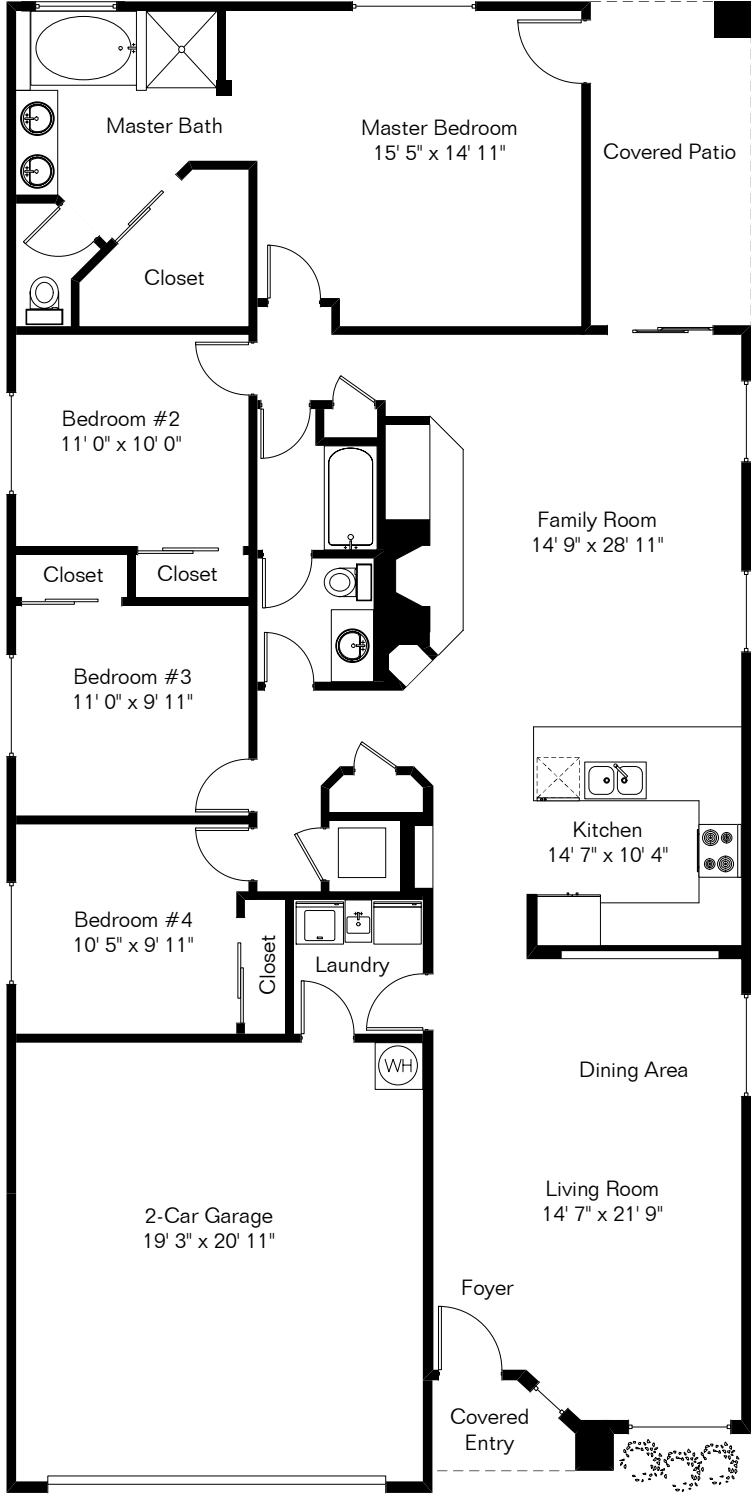

# 2402 E Moonrise Pl

The square footages and room size information are deemed to be reliable but are not guaranteed and should be independently verified. This drawing is for marketing purposes only.

Site Visit September 2024

Living Area 1,898 Sq Ft  
Garage 422 Sq Ft

Copyright 2024 Floor Plans First! LLC  
All Rights Reserved.